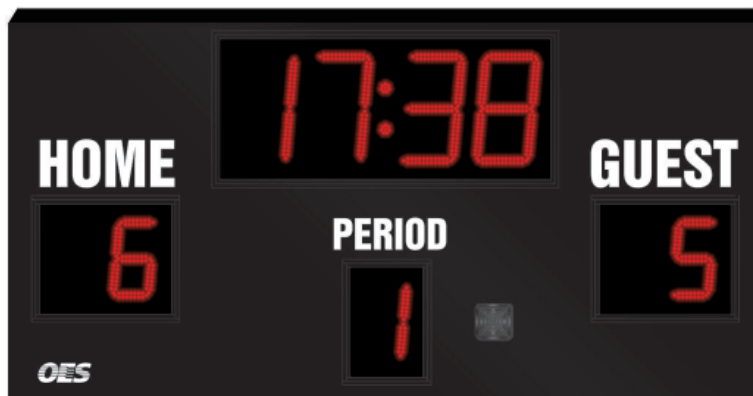

Red LED Displays

14" (356mm) = TIME [88:88]

10" (234mm) = score HOME [88] and GUEST [88]
PERIOD [8]

White Captions

6" (114mm) = HOME, GUEST

4" (102mm) = PERIOD

4615 SPECIFICATIONS

Dimensions	8' (2.4m) long x 4' (1.2m) high x 6" (152.4mm) deep
Weight	Approx. 250 lbs (113 kg)
Construction	5052-H32 aluminum Steel angle structure 3" x 3" x 3/16" (76.2mm x 76.3mm x 4.76mm)
Finish	Tiger Dryloc® powder coating on all panels, sides, and backs (including mounting angles) for durability and UV resistance Color-matching to your sample available 210 additional RAL color choices (optional)
LEDs	Cree® ultra-bright LEDs 50,000 hours rated life 120° viewing angle See chart for color options
Lettering	UV- and weather-resistant white vinyl Custom colors available Font: Swiss 921 BT
Protection	Lexan digit covering standard for weather and impact protection Acrylic conformal coating for moisture resistance
Electrical	110 volts, 8 amps, 50/60 Hz 220 VAC available Requires earth ground
Back-up	Real time clock (RTC) with 10 year lithium battery back-up
Communication	4-pin XLR RS-485 Shielded twisted paired wiring
Optional ad box	8' x 18" x 6" (2.4m x 457mm x 152.4mm) Additional height options available

1.877.652.5833 :: team@oes-scoreboards.com
www.oes-scoreboards.com

8600 SPECIFICATIONS

OUTDOOR APPLICATIONS

This OES Scoreboard is designed specifically for outdoor use. All outdoor digits use a fan system to help regulate temperature and ensure maximum life span. Digits have a clear viewing distance of approximately 50 feet for every 1 inch of digit size.

PRODUCT CERTIFICATIONS

- UL and cUL certified
- ISO 9001 2010 certified

OPERATING TEMPERATURE

Scoreboard: -40C to +85C (-40F to 185F)
Controller: -10C to +85C (14F to 185F)

SEGMENT TIMER MODE

Use your scoreboard to time practice drills or keep track of stop and go movement on the field.