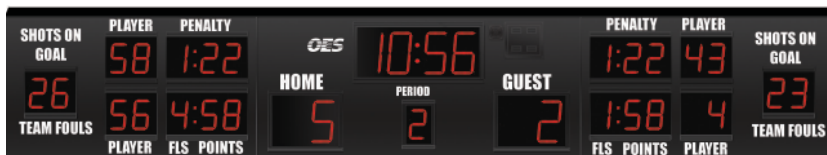

A highly-visible ad box that runs the length of the board is available, and is 18" (457mm) tall. See specifications for additional information.

6000-series Color Options

LED options

- WHITE
- RED (STANDARD)
- AMBER
- GREEN
- BLUE

White Captions

- 6" (152mm) = HOME, GUEST
- 4" (102mm) = PLAYER, PENALTY, SHOTS ON GOAL, FOULS, TEAM FOULS, FLS POINTS
- 3" (76mm) = PERIOD

Red LED Displays

- 14" (356mm) = TIME [88:88], score HOME [188] and GUEST [188],
- 10" (254mm) = PERIOD [8], PLAYER [88] PENALTY [8:88], SHOTS ON GOAL [88]

6229 SPECIFICATIONS

Dimensions	23' (7.01m) long x 3'10" (1.2m) high x 4" (102mm) deep
Weight	Approx. 180 lbs (82 kg)
Construction	5052-H32 aluminum Steel angle structure 3" x 3" x 3/16" (76.2mm x 76.3mm x 4.76mm)
Finish	Tiger Dryloc® powder coating on all panels, sides, and backs (including mounting angles) for durability and UV resistance Color-matching to your sample available 210 additional RAL color choices (optional)
LEDs	SMT LEDs 100,000 hours rated life 120° viewing angle See chart for color options
Lettering	UV- and weather-resistant white vinyl Custom colors available Font: Swiss 921 BT
Protection	Lexan digit covering standard for weather and impact protection Acrylic conformal coating for moisture resistance
Electrical	110 volts, 5 amps, 50/60 Hz 220 VAC available Requires earth ground
Back-up	Real time clock (RTC) with 10 year lithium battery back-up
Communication	4-pin XLR RS-485 Shielded twisted paired wiring
Optional ad box	23' x 18" x 4" (7.01m x 457mm x 102mm) Additional height options available