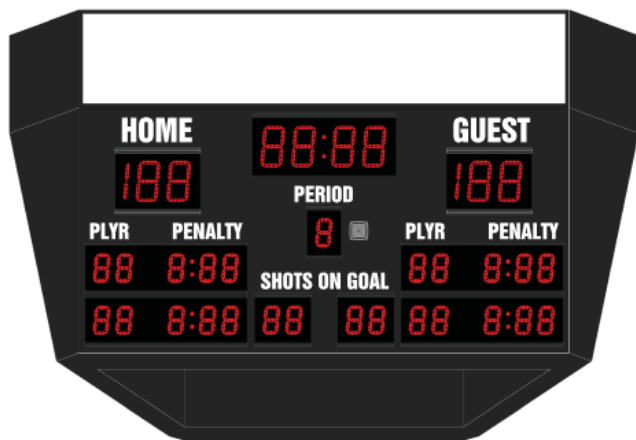

HOCKEY: 6410

This interior electronic 4-sided scoreboard features LED displays for time, scores, period, player, penalty, shots on goal.

The enclosure is constructed of 5052-H32 aluminum and powder coated for durability and UV-resistance. Lexan digit covering is standard and provides incomparable protection from the elements.

A highly-visible ad box that runs the length of the board is available, and is 18" (457mm) tall. See specifications for additional information.

6000-series Color Options

LED options

- WHITE
- RED (STANDARD)
- AMBER
- GREEN
- BLUE

Red LED Displays

10" (254mm) = TIME [88:88],
score HOME [188] and
GUEST [188]

7" (178mm) = PERIOD [8], PLAYER [88],
PENALTY [8:88],
SHOTS ON GOAL [88]

White Captions

6" (152mm) = HOME,
GUEST

3.5" (89mm) = PERIOD,
PLAYER, PENALTY,
SHOTS ON GOAL

6410 SPECIFICATIONS

Dimensions	10' (3.05m) long x 5' (1.5m) high x 4" (102mm) deep
Weight	Approx. 2300 lbs (1043 kg)
Construction	5052-H32 aluminum Steel angle structure 3" x 3" x 3/16" (76.2mm x 76.3mm x 4.76mm)
Finish	Tiger Dryloc® powder coating on all panels, sides, and backs (including mounting angles) for durability and UV resistance Color-matching to your sample available 210 additional RAL color choices (optional)
LEDs	SMT LEDs 100,000 hours rated life 120° viewing angle See chart for color options
Lettering	UV- and weather-resistant white vinyl Custom colors available Font: Swiss 921 BT
Protection	Lexan digit covering standard for weather and impact protection Acrylic conformal coating for moisture resistance
Electrical	110 volts, 5 amps, 50/60 Hz 220 Vac available Requires earth ground
Back-up	Real time clock (RTC) with 10 year lithium battery back-up
Communication	4-pin XLR RS-485 Shielded twisted paired wiring
Ad box	Top: 10' x 18" x 4" (3.05m x 457mm x 102mm) Optional bottom ad box dimensions available