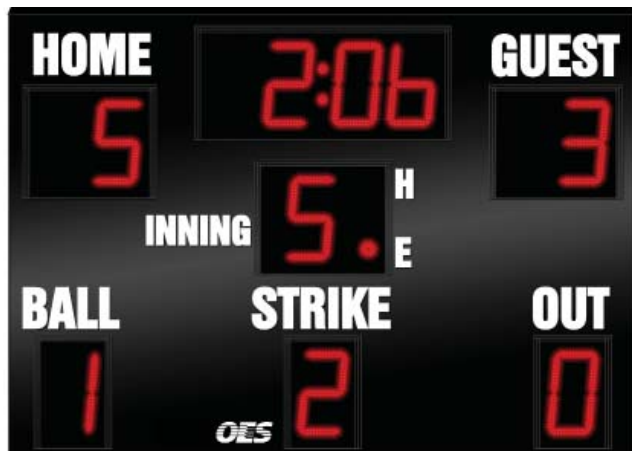

BASEBALL: 7230

This exterior electronic scoreboard features LED displays for scores, inning, ball, strike, out, and dot indicators for hit and error.

The enclosure is constructed of 5052-H32 aluminum and powder coated for durability and UV-resistance. Lexan digit covering is standard and provides incomparable protection from the elements.

Red LED Displays

14" (356mm) = TIME [88:88],
score HOME [88] and
GUEST [88], INNING[8],
BALL [8], STRIKE [8],
OUT [8]

2" dot indicators for hits, errors

White Captions

8" (356mm) = HOME, GUEST

7" (305mm) = BALL, STRIKE,
OUT

5" (254mm) = INNING, H, E

7230 SPECIFICATIONS

Dimensions	9' (2.7m) long x 6'4" (1.9m) high x 6" (152mm) deep
Weight	Approx. 700 lbs (317.5 kg)
Construction	5052-H32 aluminum Steel angle structure 3" x 3" x 3/16" (76.2mm x 76.3mm x 4.76mm)
Finish	Tiger Dryloc® powder coating on all panels, sides, and backs (including mounting angles) for durability and UV resistance Color-matching to your sample available 210 additional RAL color choices (optional)
LEDs	Cree® ultra-bright LEDs 50,000 hours rated life 120° viewing angle See chart for color options
Lettering	UV- and weather-resistant white vinyl Custom colors available Font: Swiss 921 BT
Protection	Lexan digit covering standard for weather and impact protection Acrylic conformal coating for moisture resistance
Electrical	110 volts, 5 amps, 50/60 Hz 220 VAC available Requires earth ground
Back-up	Real time clock (RTC) with 10 year lithium battery back-up
Communication	4-pin XLR RS-485 Shielded twisted paired wiring
Optional ad box	9' x 18" x 6" (2.7m x 457mm x 152mm) Additional height options available