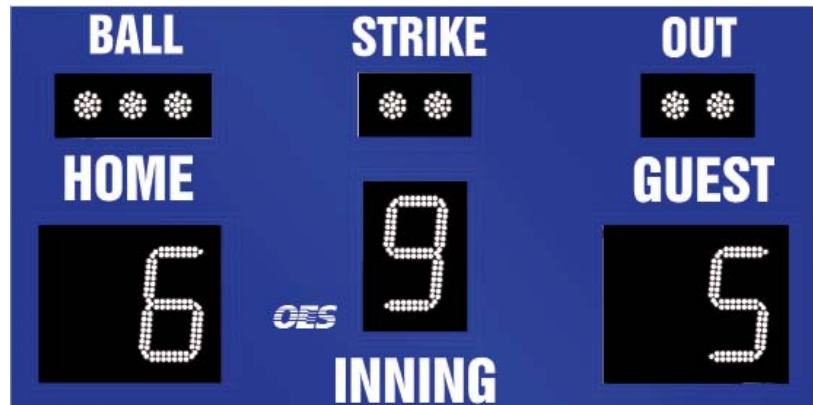

BASEBALL: 7600

This exterior electronic scoreboard features LED displays for scores, inning, and dot indicators for ball, strike, out.

The enclosure is constructed of 5052-H32 aluminum and powder coated for durability and UV-resistance. Lexan digit covering is standard and provides incomparable protection from the elements.

A highly-visible ad box that runs the length of the board is available, and is 18" (457mm) tall. See specifications for additional information.

7000-series Color Options

LED options

- WHITE
- RED (STANDARD)
- AMBER
- GREEN
- BLUE

White Captions

- 4" (101.6mm) = HOME, GUEST, INNING
- 3.5" (88.9mm) = BALL, STRIKE, OUT

Red LED Displays

- 10" (254mm) = score HOME [88] and GUEST [88], INNING [8]
- 2" dot indicators for BALL, STRIKE, OUT

7600 SPECIFICATIONS

Dimensions	6' (1.8m) long x 3' (0.9m) high x 6" (152mm) deep
Weight	Approx. 110 lbs (50 kg)
Construction	5052-H32 aluminum Steel angle structure 3" x 3" x 3/16" (76.2mm x 76.3mm x 4.76mm)
Finish	Tiger Dryloc® powder coating on all panels, sides, and backs (including mounting angles) for durability and UV resistance Color-matching to your sample available 210 additional RAL color choices (optional)
LEDs	Cree® ultra-bright LEDs 50,000 hours rated life 120° viewing angle See chart for color options
Lettering	UV- and weather-resistant white vinyl Custom colors available Font: Swiss 921 BT
Protection	Lexan digit covering standard for weather and impact protection Acrylic conformal coating for moisture resistance
Electrical	110 volts, 5 amps, 50/60 Hz 220 VAC available Requires earth ground
Back-up	Real time clock (RTC) with 10 year lithium battery back-up
Communication	4-pin XLR RS-485 Shielded twisted paired wiring
Optional ad box	6' x 18" x 6" (1.8m x 457mm x 152mm) Additional height options available