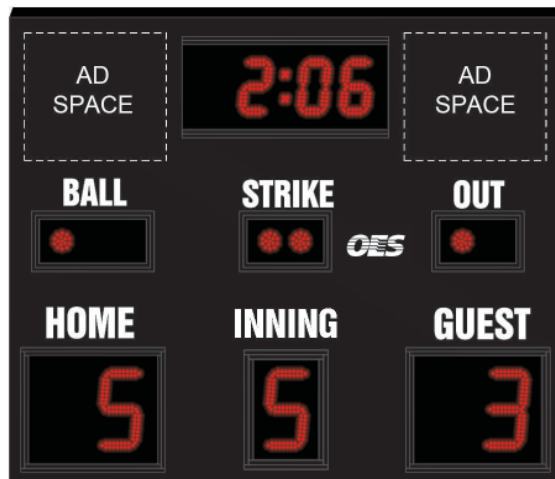

### LED options

- WHITE
- RED (STANDARD)
- AMBER
- GREEN
- BLUE

### Red LED Displays

14" (356mm) = score HOME [88] and GUEST [88], INNING [8]

10" (254mm) = TIME [88:88]

2" dot indicators for BALL, STRIKE, OUT

### White Captions

4" (101.6mm) = HOME, GUEST, INNING

3.5" (88.9mm) = BALL, STRIKE, OUT