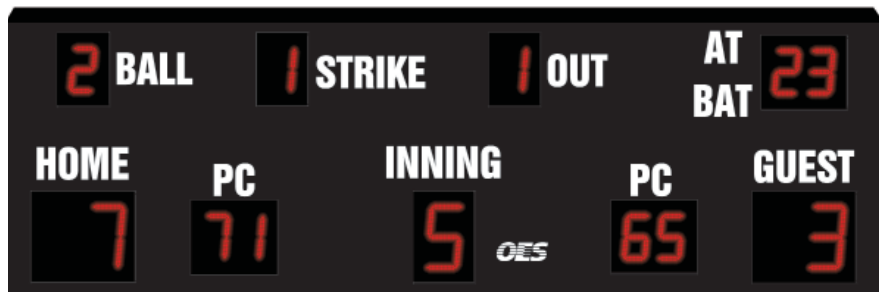

BASEBALL: 7625

This exterior electronic scoreboard features LED displays for scores, inning, ball, strike, out, at bat and pitch count.

The enclosure is constructed of 5052-H32 aluminum and powder coated for durability and UV-resistance. Lexan digit covering is standard and provides incomparable protection from the elements.

A highly-visible ad box that runs the length of the board is available, and is 24" (609.6mm) tall. See specifications for additional information.

7000-series Color Options

LED options

- WHITE
- RED (STANDARD)
- AMBER
- GREEN
- BLUE

Red LED Displays

14" (356mm) = score HOME [88] and GUEST [88], INNING [8]

10" (254mm) = BALL [8], STRIKE [8], OUT [8], HIT [8], AT BAT [88], PITCH COUNT[88]

White Captions

7" (305mm) = HOME, GUEST, INNING, BALL, STRIKE, OUT, AT BAT, PC

7625 SPECIFICATIONS

Dimensions	16' (4.9m) long x 5' (1.5m) high x 6" (152mm) deep
Weight	Approx. 300 lbs (136 kg)
Construction	5052-H32 aluminum Steel angle structure 3" x 3" x 3/16" (76.2mm x 76.3mm x 4.76mm)
Finish	Tiger Dryloc® powder coating on all panels, sides, and backs (including mounting angles) for durability and UV resistance Color-matching to your sample available 210 additional RAL color choices (optional)
LEDs	Cree® ultra-bright LEDs 50,000 hours rated life 120° viewing angle See chart for color options
Lettering	UV- and weather-resistant white vinyl Custom colors available Font: Swiss 921 BT
Protection	Lexan digit covering standard for weather and impact protection Acrylic conformal coating for moisture resistance
Electrical	110 volts, 5 amps, 50/60 Hz 220 VAC available Requires earth ground
Back-up	Real time clock (RTC) with 10 year lithium battery back-up
Communication	4-pin XLR RS-485 Shielded twisted paired wiring
Optional ad box	16' x 24" x 6" (4.3m x 609.6mm x 152mm) Additional height options available