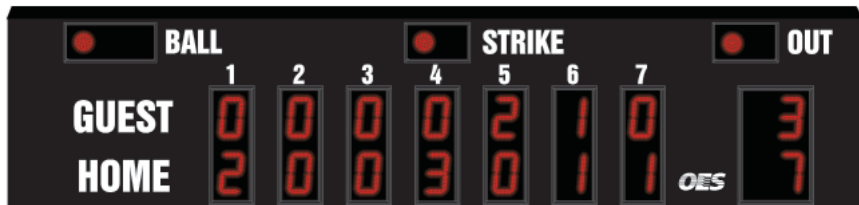

Red LED Displays

10" (254mm) = score total HOME [8] and GUEST [8], INNING runs [8]

4" dot indicators for BALL, STRIKE, OUT

White Captions

8" (203mm) = HOME, GUEST,

6" (152mm) = BALL, STRIKE, OUT

5" (127mm) = 1-7

7630 SPECIFICATIONS

Dimensions	18' (5.5m) long x 4' (1.2m) high x 6" (152mm) deep
Weight	Approx. 350 lbs (159 kg)
Construction	5052-H32 aluminum Steel angle structure 3" x 3" x 3/16" (76.2mm x 76.3mm x 4.76mm)
Finish	Tiger Dryloc® powder coating on all panels, sides, and backs (including mounting angles) for durability and UV resistance Color-matching to your sample available 210 additional RAL color choices (optional)
LEDs	Cree® ultra-bright LEDs 50,000 hours rated life 120° viewing angle See chart for color options
Lettering	UV- and weather-resistant white vinyl Custom colors available Font: Swiss 921 BT
Protection	Lexan digit covering standard for weather and impact protection Acrylic conformal coating for moisture resistance
Electrical	110 volts, 10 amps, 50/60 Hz 220 Vac available Requires earth ground
Back-up	Real time clock (RTC) with 10 year lithium battery back-up
Communication	4-pin XLR RS-485 Shielded twisted paired wiring
Optional ad box	18' x 24" x 6" (5.5m x 609.6mm x 152mm) Additional height options available