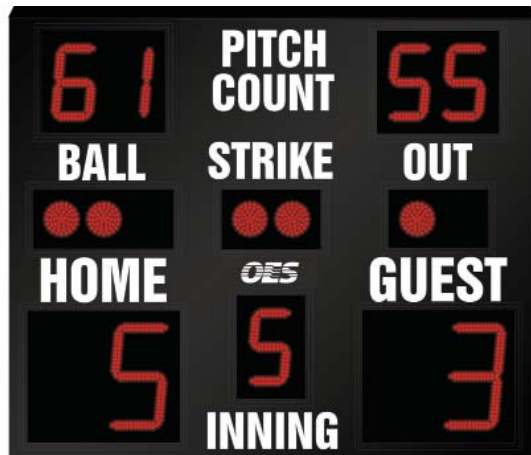

BASEBALL: 7910

This exterior electronic scoreboard features LED displays for scores, inning, ball, strike, out, pitch count.

The enclosure is constructed of 5052-H32 aluminum and powder coated for durability and UV-resistance. Lexan digit covering is standard and provides incomparable protection from the elements.

A highly-visible ad box that runs the length of the board is available, and is 18" (457mm) tall. See specifications for additional information.

7000-series Color Options

LED options

- WHITE
- RED (STANDARD)
- AMBER
- GREEN
- BLUE

Red LED Displays

14" (356mm) = score HOME [8] and GUEST [8],

10" (254mm) = INNING [8], PITCH COUNT [88]

4" dot indicators for BALL, STRIKE, OUT

White Captions

4" (102mm) = HOME, GUEST, INNING, PITCH COUNT

3.5" (89mm) = BALL, STRIKE, OUT

7910 SPECIFICATIONS

Dimensions	6' (1.8m) long x 5' (1.5m) high x 6" (152mm) deep
Weight	Approx. 125 lbs (57 kg)
Construction	5052-H32 aluminum Steel angle structure 3" x 3" x 3/16" (76.2mm x 76.3mm x 4.76mm)
Finish	Tiger Dryloc® powder coating on all panels, sides, and backs (including mounting angles) for durability and UV resistance Color-matching to your sample available 210 additional RAL color choices (optional)
LEDs	Cree® ultra-bright LEDs 50,000 hours rated life 120° viewing angle See chart for color options
Lettering	UV- and weather-resistant white vinyl Custom colors available Font: Swiss 921 BT
Protection	Lexan digit covering standard for weather and impact protection Acrylic conformal coating for moisture resistance
Electrical	110 volts, 5 amps, 50/60 Hz 220 VAC available Requires earth ground
Back-up	Real time clock (RTC) with 10 year lithium battery back-up
Communication	4-pin XLR RS-485 Shielded twisted paired wiring
Optional ad box	6' x 18" x 6" (1.8m x 457mm x 152mm) Additional height options available