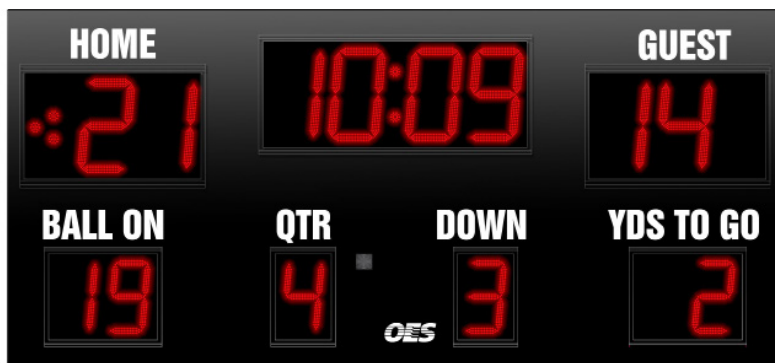

Red LED Displays

22" (559mm) = TIME [88:88], score HOME [88] and GUEST [88]

14" (356mm) = DOWN [8], TO GO [88], BALL ON [88], QTR [8]

2 dot indicators for possession

White Captions

7" (178mm) = HOME, GUEST, DOWN, YDS TO GO, BALL ON, QTR