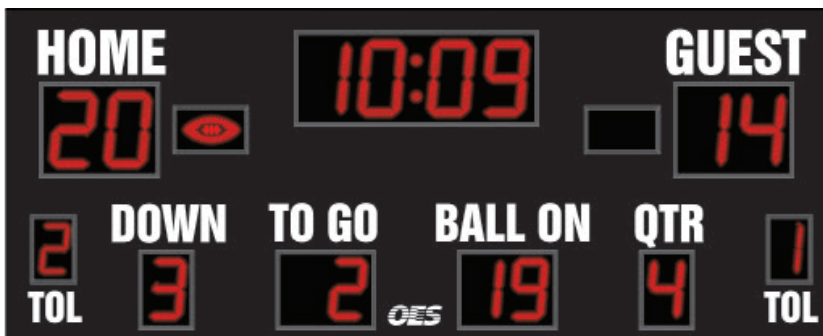

8600 SPECIFICATIONS

Dimensions	20' (6.1m) long x 8' (2.4m) high x 8" (203mm) deep
Weight	Approx. 750 lbs (340 kg)
Construction	5052-H32 aluminum Steel angle structure 3" x 3" x 3/16" (76.2mm x 76.3mm x 4.76mm)
Finish	Tiger Dryloc® powder coating on all panels, sides, and backs (including mounting angles) for durability and UV resistance Color-matching to your sample available 210 additional RAL color choices (optional)
LEDs	Cree® ultra-bright LEDs 50,000 hours rated life 120° viewing angle See chart for color options
Lettering	UV- and weather-resistant white vinyl Custom colors available Font: Swiss 921 BT
Protection	Lexan digit covering standard for weather and impact protection Acrylic conformal coating for moisture resistance
Electrical	110 volts, 15 amps, 50/60 Hz 220 VAC available Requires earth ground
Back-up	Real time clock (RTC) with 10 year lithium battery back-up
Communication	4-pin XLR RS-485 Shielded twisted paired wiring
Optional ad box	20' x 18" x 8" (6.1m x 457mm x 203mm) Additional height options available

1.877.652.5833 :: team@oes-scoreboards.com
www.oes-scoreboards.com