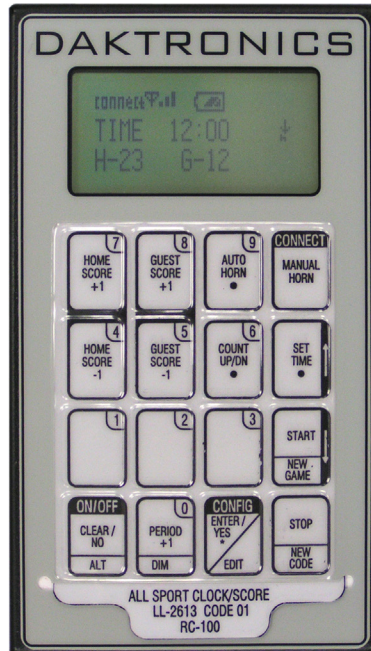

# DAKTRONICS RC-100 PRODUCT SPECIFICATIONS

The RC-100 handheld controller is a truly wireless device that can control a variety of Daktronics standard scoreboards. For baseball/softball, the umpire operating the RC-100 unit, as well as the fans and players, can instantaneously see the ball and strike count on the scoreboard. For tennis, multiple RC-100 units can be used to control multi-court scoreboards.

The handheld controller operates one scoreboard at a time with a single scoreboard receiver. Additional receivers may be used for certain applications, such as when two play clocks are located at opposite ends of a football field.

The handheld unit operates using a 900 MHz radio with internal antenna and features 15 selectable channels to minimize radio interference. Rechargeable Ni-MH (Nickel Metal Hydride) battery provides 8-10 hours of operation on a full charge.

## DISPLAY

97 x 32 graphic LCD non-backlit screen with adjustable contrast